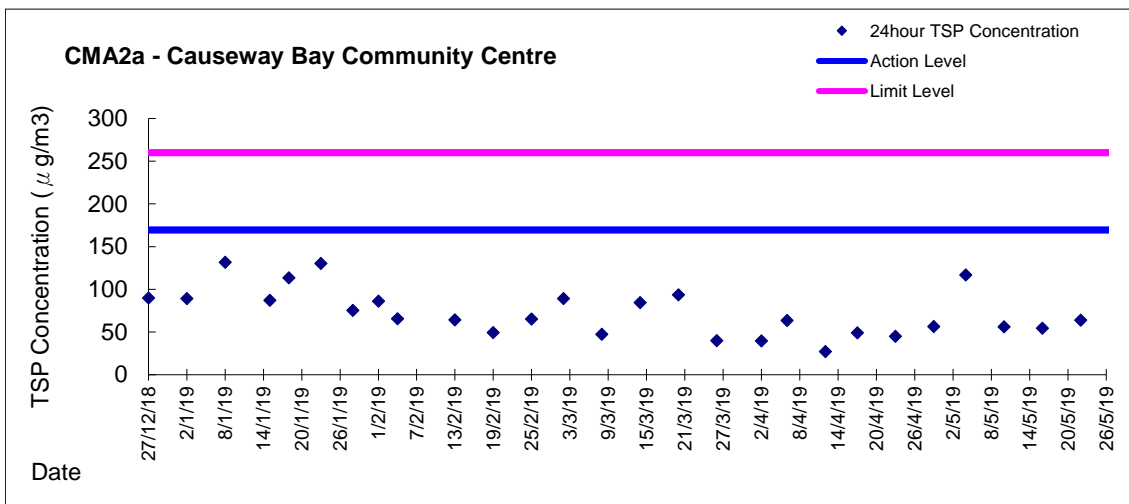

Graphic Presentation of 1 hour TSP Result

Graphic Presentation of 1 hour TSP Result

Graphic Presentation of 24 hour TSP Result

Graphic Presentation of 24 hour TSP Result