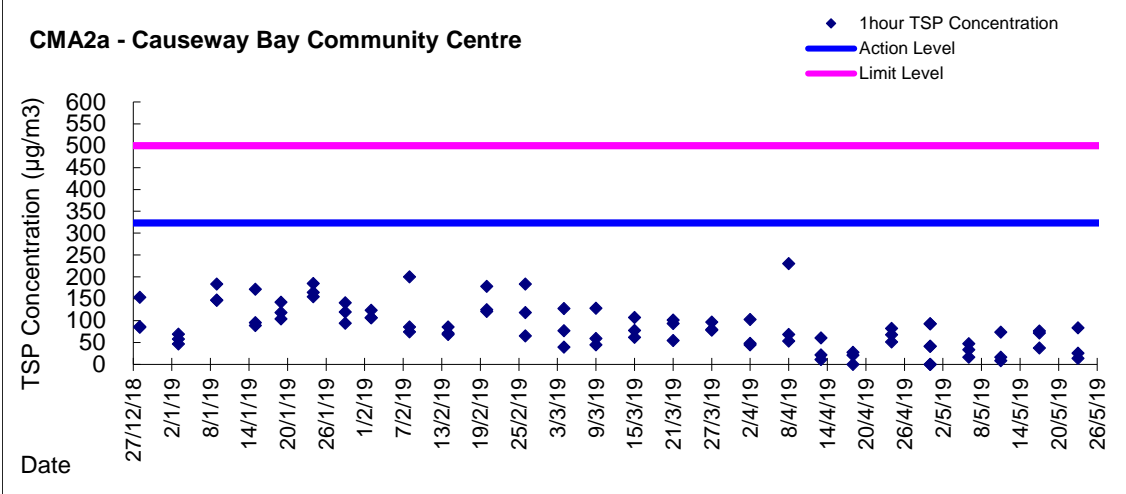

Graphic Presentation of 1 hour TSP Result

Graphic Presentation of 1 hour TSP Result

Graphic Presentation of 24 hour TSP Result

Graphic Presentation of 24 hour TSP Result