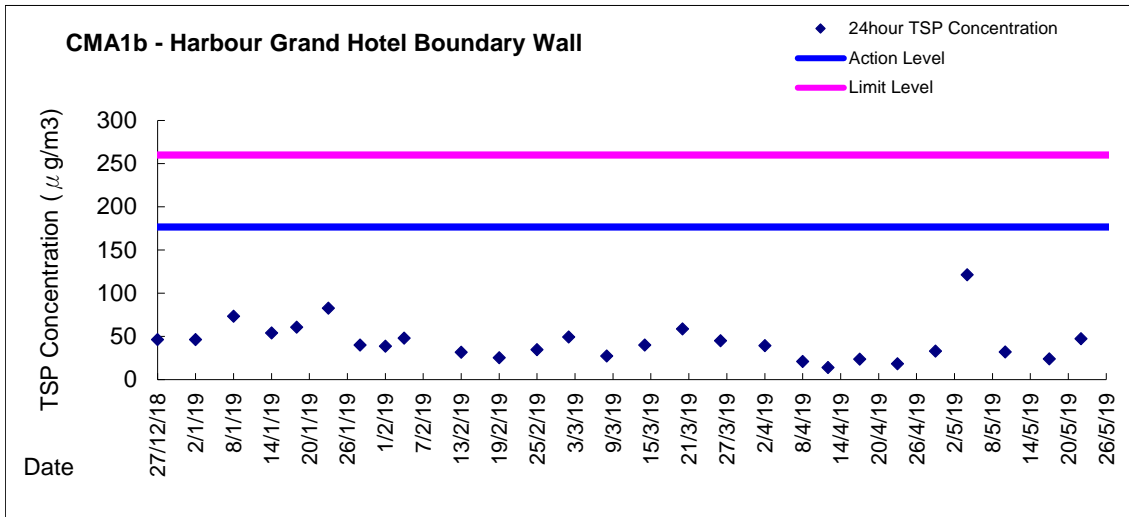

Graphic Presentation of 1 hour TSP Result

Graphic Presentation of 1 hour TSP Result

Graphic Presentation of 24 hour TSP Result

Graphic Presentation of 24 hour TSP Result