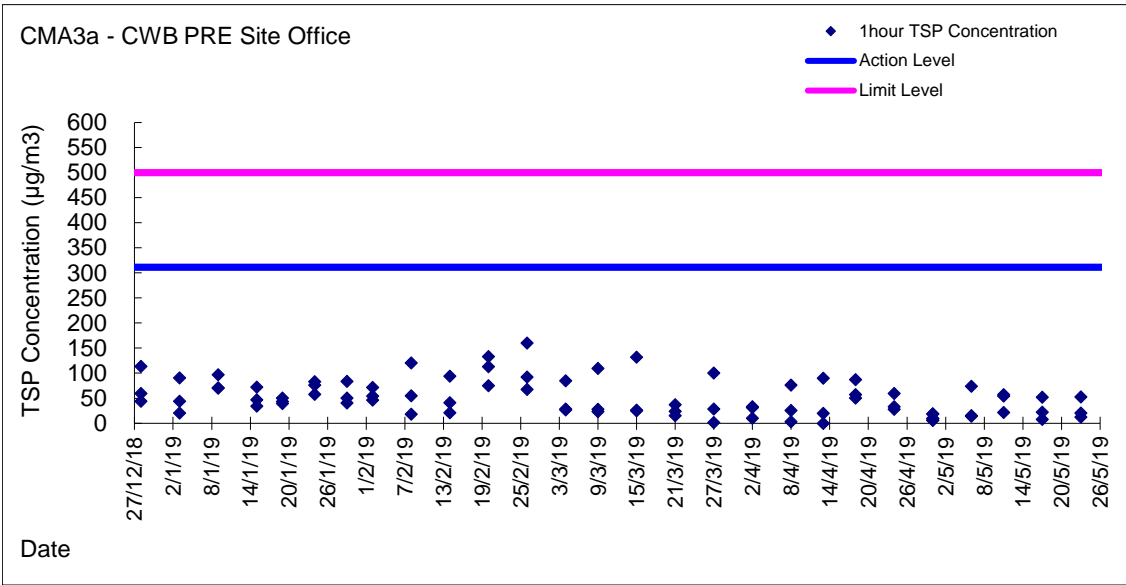

Graphic Presentation of 1 hour TSP Result

Graphic Presentation of 1 hour TSP Result

Graphic Presentation of 24 hour TSP Result

Graphic Presentation of 24 hour TSP Result