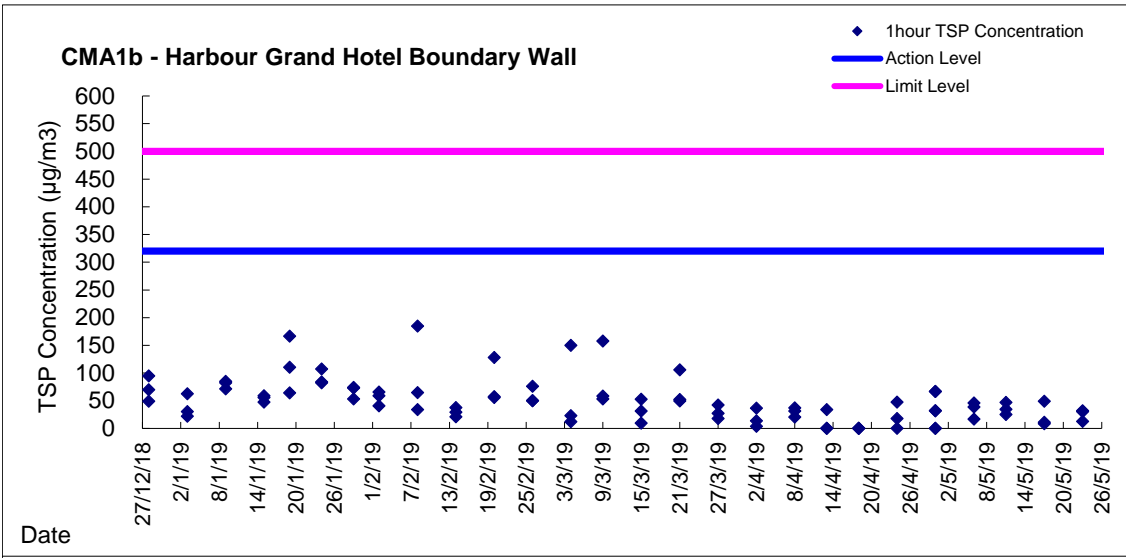

Graphic Presentation of 1 hour TSP Result

Graphic Presentation of 1 hour TSP Result

Graphic Presentation of 24 hour TSP Result

Graphic Presentation of 24 hour TSP Result