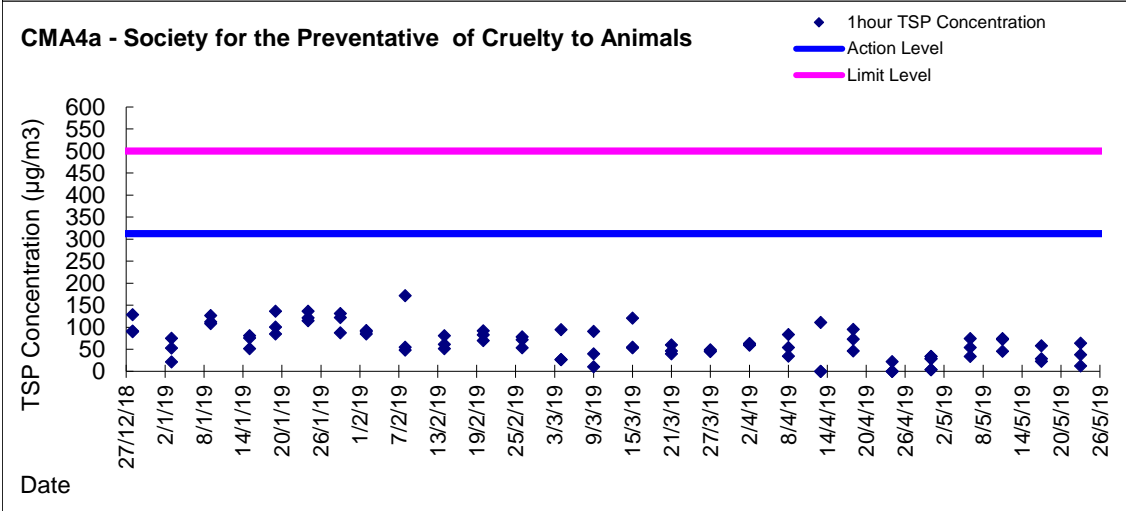

Graphic Presentation of 1 hour TSP Result

Graphic Presentation of 1 hour TSP Result

Graphic Presentation of 24 hour TSP Result

Graphic Presentation of 24 hour TSP Result